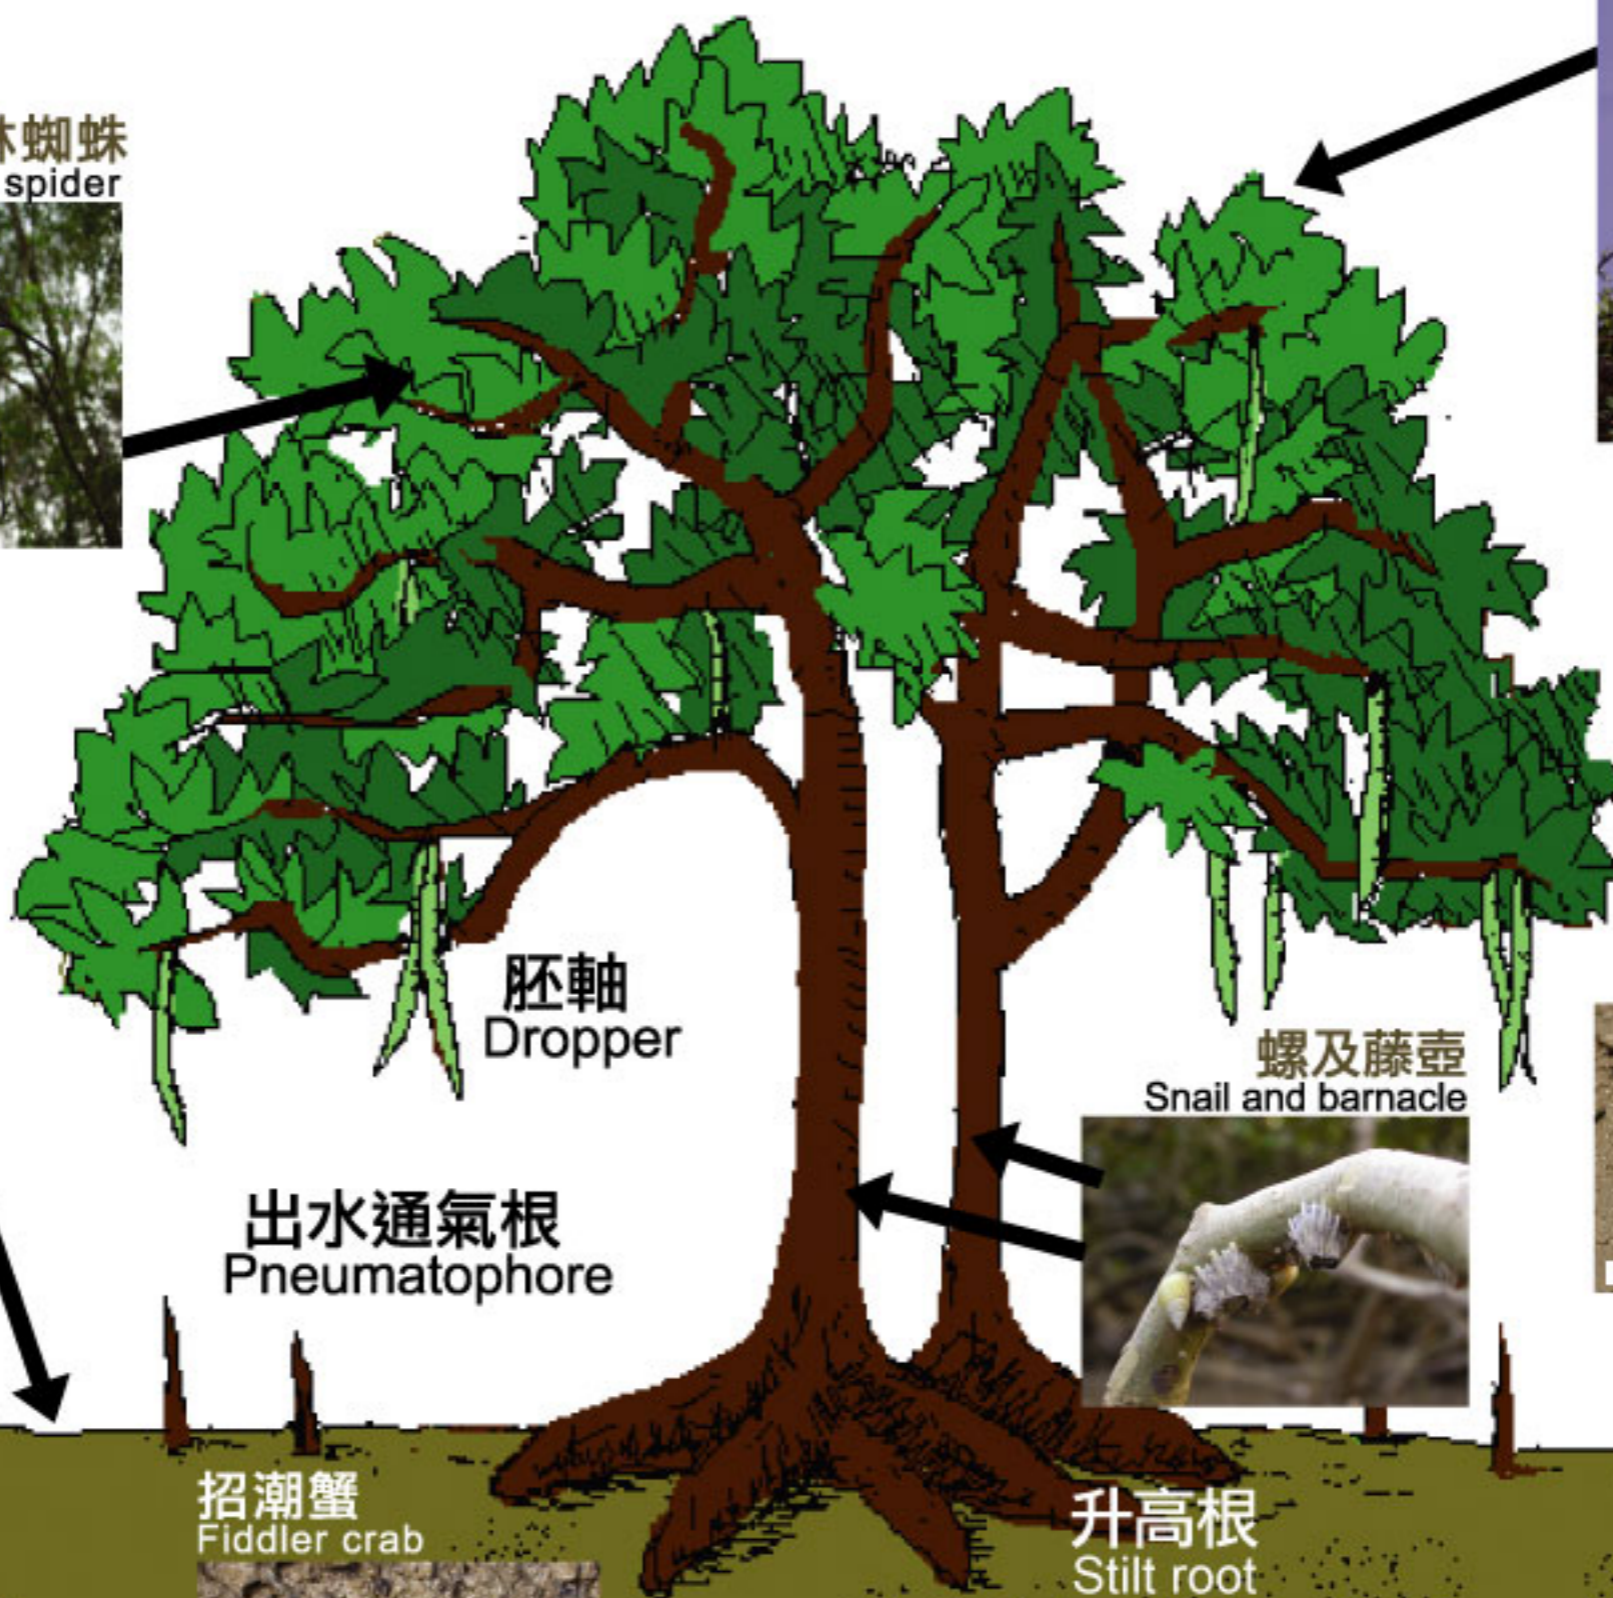

# 紅樹

Mangrove

## 類紅樹 Mangrove associates

海杧果  
*Cerbera manghas*

黃槿  
*Hibiscus tiliaceus*

鹵蕨  
*Acrostichum aureum*

孢子囊 Sporangia

## 紅樹的特徵及常見動物 Mangrove special features and common animals

大木林蜘蛛  
Woodland spider

水鳥(蒼鷺)  
Waterbirds (Grey Heron)

石蠃  
Seashore slug

胚軸  
Dropper

螺及藤壺  
Snail and barnacle

彈塗魚  
Mudskipper

出水通氣根  
Pneumatophore

招潮蟹  
Fiddler crab

蟹洞  
Crab hole

升高根  
Stilt root

膝狀根  
Knee joint

鳴謝 Credits :  
王偉東 Alex Wang  
梁偉琪 Leung Wai Ki  
何浩賢 Patrick Ho

插畫 Illustration by :  
周泳恒 Wilson Chow

贊助 :  
Sponsored by :

Project Code: 2005/0011